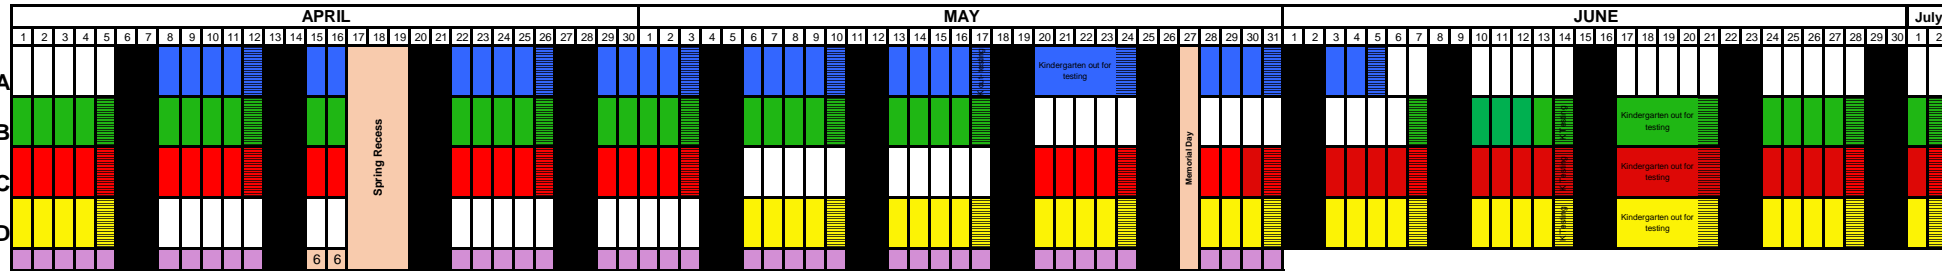

Jordan School District YEAR-ROUND SCHOOL CALENDAR

2018-2019

■ A Track
■ B Track
■ C Track
■ D Track
■ Traditional Schedule
 Early Out Days
■ Weekends
 Recess Days/No School

School Recess Days	
September 3	Labor Day
October 18 & 19	Fall Recess
November 22 & 23	Thanksgiving Recess
December 24 - January 1	Winter Recess
January 21	Martin Luther King Jr. Day
February 18	Washington/Lincoln Day
April 17, 18, 19	Spring Recess
May 27	Memorial Day

Notes:	
* JULY 25, 2018 - Two (2) hour late start	
* Kindergarten testing for individual students:	
Beginning of year:	A,B,C Tracks July 25-Aug. 1
	D Track Aug. 13-20
End of year:	A Track May 17-24
	B,C,D Tracks June 14-21

Traditional School Schedule	
1 = Elementary schools out	6 = Elem/Middle/High schools out
2 = Middle schools out	7 = 11th grade out - 1/2 Day PDD
3 = High schools out	8 = 10 & 12 Grade out - 1/2 Day PDD
4 = Elem/Middle schools out	9 = 7th Orientation-HS begins-8,9,Elem out
5 = Middle/High schools out	

MODIFIED 45/15 FOUR TRACK