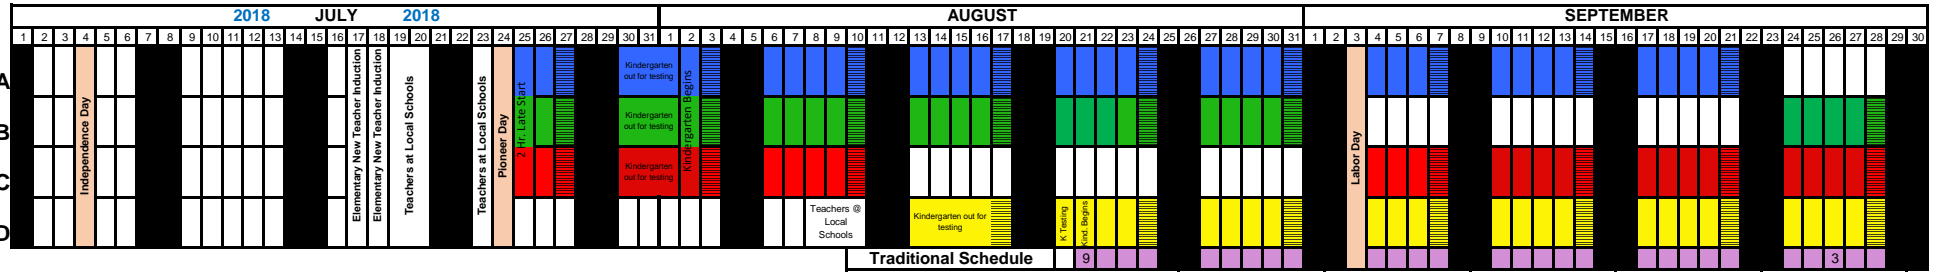

Jordan School District YEAR-ROUND SCHOOL CALENDAR

2018-2019

■ A Track
■ B Track
■ C Track
■ D Track
■ Traditional Schedule
 Early Out Days
■ Weekends
 Recess Days/No School

School Recess Days	
September 3	Labor Day
October 18 & 19	Fall Recess
November 22 & 23	Thanksgiving Recess
December 24 - January 1	Winter Recess
January 21	Martin Luther King Jr. Day
February 18	Washington/Lincoln Day
April 17, 18, 19	Spring Recess
May 27	Memorial Day

Notes:	
* JULY 25, 2018 - Two (2) hour late start	
* Kindergarten testing for individual students:	
Beginning of year:	A,B,C Tracks July 25-Aug. 1
	D Track Aug. 13-20
End of year:	A Track May 17-24
	B,C,D Tracks June 14-21

Traditional School Schedule	
1 = Elementary schools out	6 = Elem/Middle/High schools out
2 = Middle schools out	7 = 11th grade out - 1/2 Day PDD
3 = High schools out	8 = 10 & 12 Grade out - 1/2 Day PDD
4 = Elem/Middle schools out	9 = 7th Orientation-HS begins-8,9,Elem out
5 = Middle/High schools out	

MODIFIED 45/15 FOUR TRACK