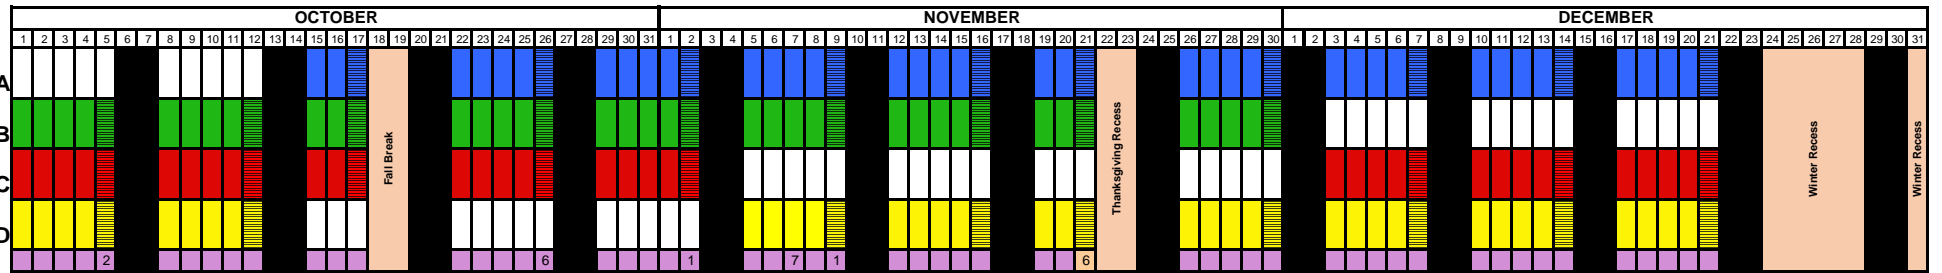

Jordan School District YEAR-ROUND SCHOOL CALENDAR

2018-2019

■ A Track
■ B Track
■ C Track
■ D Track
■ Traditional Schedule
 Early Out Days
■ Weekends
 Recess Days/No School

School Recess Days	
September 3	Labor Day
October 18 & 19	Fall Recess
November 22 & 23	Thanksgiving Recess
December 24 - January 1	Winter Recess
January 21	Martin Luther King Jr. Day
February 18	Washington/Lincoln Day
April 17, 18, 19	Spring Recess
May 27	Memorial Day

Notes:	
* JULY 25, 2018 - Two (2) hour late start	
* Kindergarten testing for individual students:	
Beginning of year:	A,B,C Tracks July 25-Aug. 1
	D Track Aug. 13-20
End of year:	A Track May 17-24
	B,C,D Tracks June 14-21

Traditional School Schedule	
1 = Elementary schools out	6 = Elem/Middle/High schools out
2 = Middle schools out	7 = 11th grade out - 1/2 Day PDD
3 = High schools out	8 = 10 & 12 Grade out - 1/2 Day PDD
4 = Elem/Middle schools out	9 = 7th Orientation-HS begins-8,9,Elem out
5 = Middle/High schools out	

MODIFIED 45/15 FOUR TRACK