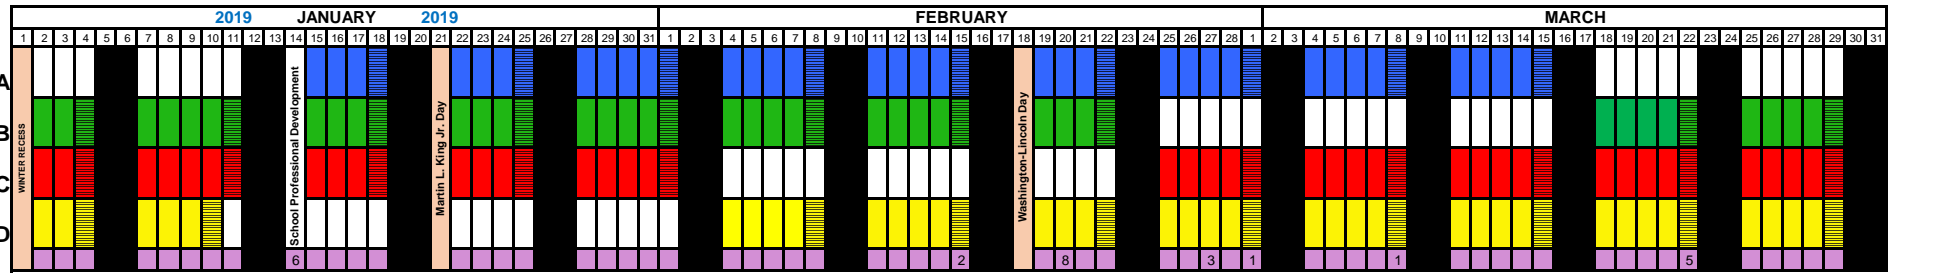

Jordan School District YEAR-ROUND SCHOOL CALENDAR

2018-2019

■ A Track
■ B Track
■ C Track
■ D Track
■ Traditional Schedule
 Early Out Days
■ Weekends
 Recess Days/No School

School Recess Days	
September 3	Labor Day
October 18 & 19	Fall Recess
November 22 & 23	Thanksgiving Recess
December 24 - January 1	Winter Recess
January 21	Martin Luther King Jr. Day
February 18	Washington/Lincoln Day
April 17, 18, 19	Spring Recess
May 27	Memorial Day

Notes:	
* JULY 25, 2018 - Two (2) hour late start	
* Kindergarten testing for individual students:	
Beginning of year:	A,B,C Tracks July 25-Aug. 1
	D Track Aug. 13-20
End of year:	A Track May 17-24
	B,C,D Tracks June 14-21

Traditional School Schedule	
1 = Elementary schools out	6 = Elem/Middle/High schools out
2 = Middle schools out	7 = 11th grade out - 1/2 Day PDD
3 = High schools out	8 = 10 & 12 Grade out - 1/2 Day PDD
4 = Elem/Middle schools out	9 = 7th Orientation-HS begins-8,9,Elem out
5 = Middle/High schools out	

MODIFIED 45/15 FOUR TRACK